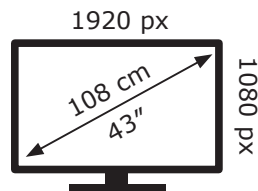

ENERG

LG Electronics

43LT340C0ZB

46 kWh/1000h

2019/2013