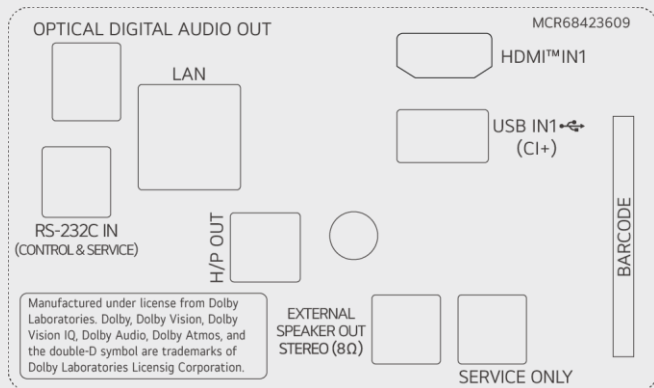

CONNECTIVITY

43"

Rear