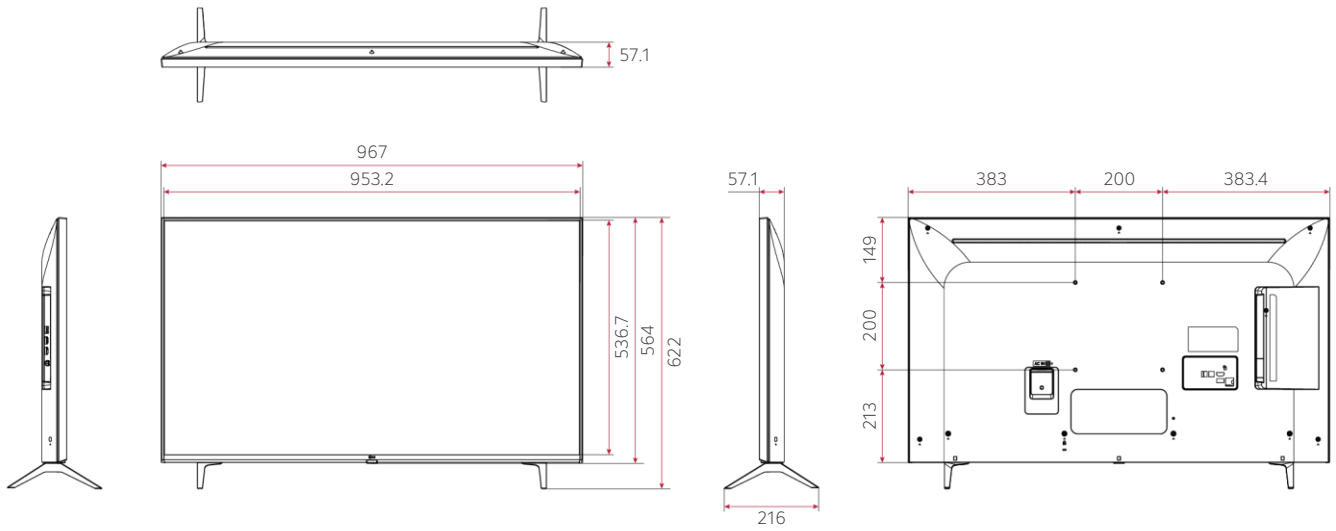

* Use only with the 3 pole 3.5 mm stereo jack when connecting external speakers.

DIMENSION (unit: mm)

43"

CONNECTIVITY

43"

Rear

Side

SPECIFICATIONS