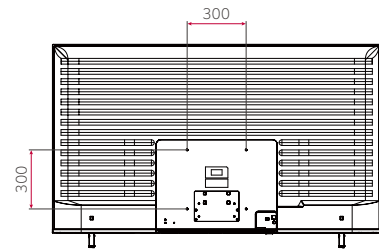

* Netflix membership required.

* All images are for illustrative purposes only.

CONNECTIVITY

76" / 65" / 55" / 50" / 43"

Rear

Side

DIMENSION (unit: mm)

75"