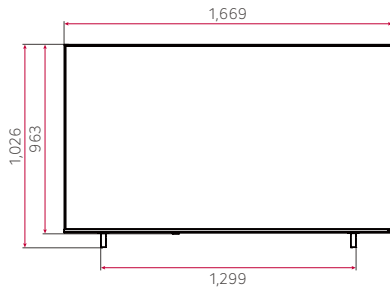

* Netflix membership required.

* All images are for illustrative purposes only.

CONNECTIVITY

76" / 65" / 55" / 50" / 43"

Rear

Side

DIMENSION (unit: mm)

75"

65"

55"

50"

43"

Download
LG Digital Connect
Mobile App
Google Play

www.lg.com/global/business/information-display
www.youtube.com/c/LGCommercialDisplay
www.facebook.com/LGInformationDisplay
www.linkedin.com/company/lginformationdisplay