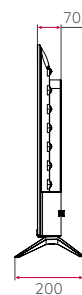

* Netflix membership required.

* All images are for illustrative purposes only.

CONNECTIVITY

76" / 65" / 55" / 50" / 43"

Rear

Side

DIMENSION (unit: mm)

75"

65"

55"

50"

43"

Download
LG Digital Connect
Mobile App
Google Play

www.lg.com/global/business/information-display
www.youtube.com/c/LGCommercialDisplay
www.facebook.com/LGInformationDisplay
www.linkedin.com/company/lginformationdisplay