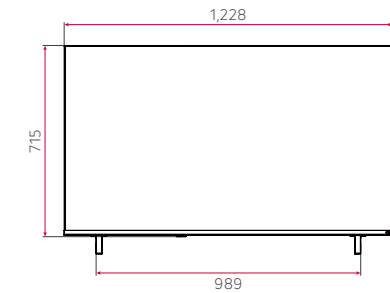

* Netflix membership required.

* All images are for illustrative purposes only.

CONNECTIVITY

76" / 65" / 55" / 50" / 43"

Rear

Side

DIMENSION (unit: mm)

75"

65"

55"

50"

43"

Download
LG Digital Connect
Mobile App
Google Play

www.lg.com/global/business/information-display
www.youtube.com/c/LGCommercialDisplay
www.facebook.com/LGInformationDisplay
www.linkedin.com/company/lginformationdisplay