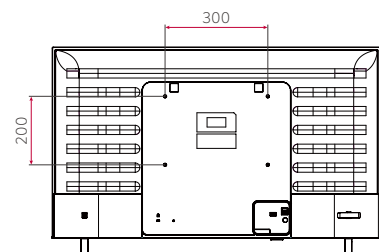

* Netflix membership required.

* All images are for illustrative purposes only.

CONNECTIVITY

76" / 65" / 55" / 50" / 43"

Rear

Side

DIMENSION (unit: mm)

75"

65"

55"

50"

43"

Download
LG Digital Connect
Mobile App
Google Play

www.lg.com/global/business/information-display
www.youtube.com/c/LGCommercialDisplay
www.facebook.com/LGInformationDisplay
www.linkedin.com/company/lginformationdisplay