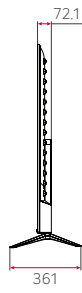

* Netflix membership required.

* All images are for illustrative purposes only.

CONNECTIVITY

76" / 65" / 55" / 50" / 43"

Rear

Side

DIMENSION (unit: mm)

75"