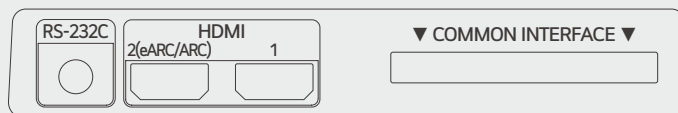

* Netflix membership required.

* All images are for illustrative purposes only.

CONNECTIVITY

76" / 65" / 55" / 50" / 43"

Rear

Side

DIMENSION (unit: mm)

75"