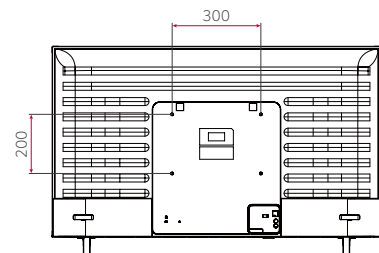

* Netflix membership required.

* All images are for illustrative purposes only.

CONNECTIVITY

76" / 65" / 55" / 50" / 43"

Rear

Side

DIMENSION (unit: mm)

75"

65"

55"

50"

43"

Download
LG Digital Connect
Mobile App
Google Play

www.lg.com/global/business/information-display
www.youtube.com/c/LGCommercialDisplay
www.facebook.com/LGInformationDisplay
www.linkedin.com/company/lginformationdisplay