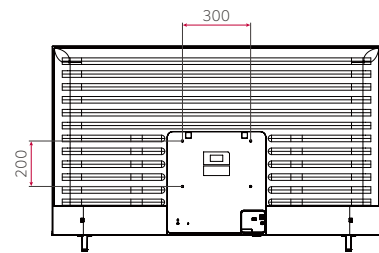

* Netflix membership required.

* All images are for illustrative purposes only.

CONNECTIVITY

76" / 65" / 55" / 50" / 43"

Rear

Side

DIMENSION (unit: mm)

75"

65"

55"

50"

43"

Download
LG Digital Connect
Mobile App
Google Play

www.lg.com/global/business/information-display
www.youtube.com/c/LGCommercialDisplay
www.facebook.com/LGInformationDisplay
www.linkedin.com/company/lginformationdisplay