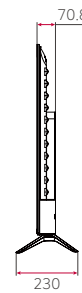

* Netflix membership required.

* All images are for illustrative purposes only.

CONNECTIVITY

76" / 65" / 55" / 50" / 43"

Rear

Side

DIMENSION (unit: mm)

75"

65"

55"

50"

43"

Download
LG Digital Connect
Mobile App
Google Play

www.lg.com/global/business/information-display
www.youtube.com/c/LGCommercialDisplay
www.facebook.com/LGInformationDisplay
www.linkedin.com/company/lginformationdisplay