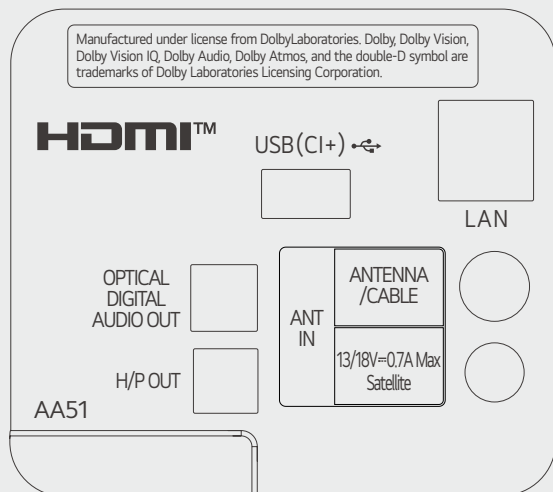

* Google Cast is a trademark of Google LLC.

Works with AirPlay

With Apple AirPlay, guests can stream content to LG Pro:Centric Smart Hotel TVs, right from their iPhone or iPad, whether it’s to watch movies and shows from their favorite apps or share what’s on their Apple devices, including photos, personal videos, games and more. Guests simply scan a unique, on-screen QR code after checking in to privately and securely pair their iPhone or iPad directly to the TV in the room for the duration of their stay.

* All images are for illustrative purposes only.

Easily Accessible to Netflix Application

Experience a wide variety of video content from Netflix on UJ660H with Pro:Centric solution. Enjoy the comfort of your room and a streaming service that offers a thousands of selections.

* Netflix membership required.

* All images are for illustrative purposes only.

CONNECTIVITY

76" / 65" / 55" / 50" / 43"

Rear

Side

DIMENSION (unit: mm)

75"