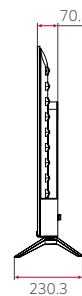

DIMENSION (unit: mm)

75"

65"

55"

50"

43"

Download
LG Digital Connect
Mobile App
Google Play

www.lg.com/global/business/information-display
www.youtube.com/c/LGCommercialDisplay
www.facebook.com/LGInformationDisplay
www.linkedin.com/company/lginformationdisplay

LG may make changes to specifications and product descriptions without notice. Copyright © 2026 LG Electronics Inc. All rights reserved. "LG Life's Good" is a registered trademark of LG Corp. The names of products and brands mentioned here may be the trademarks of their respective owners.