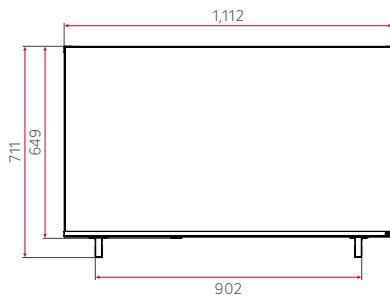

* Netflix membership required.

* All images are for illustrative purposes only.

CONNECTIVITY

76" / 65" / 55" / 50" / 43"

Rear

Side

DIMENSION (unit: mm)

75"

65"

55"

50"

43"

Download
LG Digital Connect
Mobile App
Google Play

www.lg.com/global/business/information-display
www.youtube.com/c/LGCommercialDisplay
www.facebook.com/LGInformationDisplay
www.linkedin.com/company/lginformationdisplay