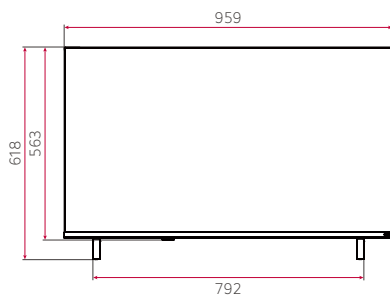

* Netflix membership required.

* All images are for illustrative purposes only.

CONNECTIVITY

76" / 65" / 55" / 50" / 43"

Rear

Side

DIMENSION (unit: mm)

75"

65"

55"

50"

43"

Download
LG Digital Connect
Mobile App
Google Play

www.lg.com/global/business/information-display
www.youtube.com/c/LGCommercialDisplay
www.facebook.com/LGInformationDisplay
www.linkedin.com/company/lginformationdisplay