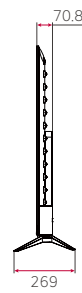

* Netflix membership required.

* All images are for illustrative purposes only.

CONNECTIVITY

76" / 65" / 55" / 50" / 43"

Rear

Side

DIMENSION (unit: mm)

75"

65"

55"

50"

43"

Download
LG Digital Connect
Mobile App
Google Play

www.lg.com/global/business/information-display
www.youtube.com/c/LGCommercialDisplay
www.facebook.com/LGInformationDisplay
www.linkedin.com/company/lginformationdisplay