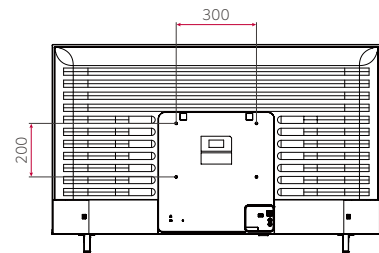

* Netflix membership required.

* All images are for illustrative purposes only.

CONNECTIVITY

76" / 65" / 55" / 50" / 43"

Rear

Side

DIMENSION (unit: mm)

75"

65"

55"

50"

43"

Download
LG Digital Connect
Mobile App
Google Play

www.lg.com/global/business/information-display
www.youtube.com/c/LGCommercialDisplay
www.facebook.com/LGInformationDisplay
www.linkedin.com/company/lginformationdisplay