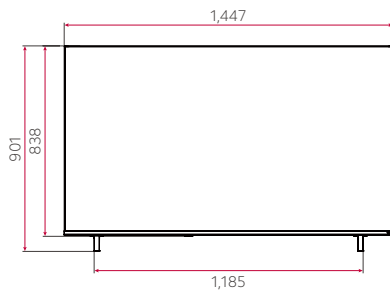

* Netflix membership required.

* All images are for illustrative purposes only.

CONNECTIVITY

76" / 65" / 55" / 50" / 43"

Rear

Side

DIMENSION (unit: mm)

75"

65"

55"

50"

43"

Download
LG Digital Connect
Mobile App
Google Play

www.lg.com/global/business/information-display
www.youtube.com/c/LGCommercialDisplay
www.facebook.com/LGInformationDisplay
www.linkedin.com/company/lginformationdisplay