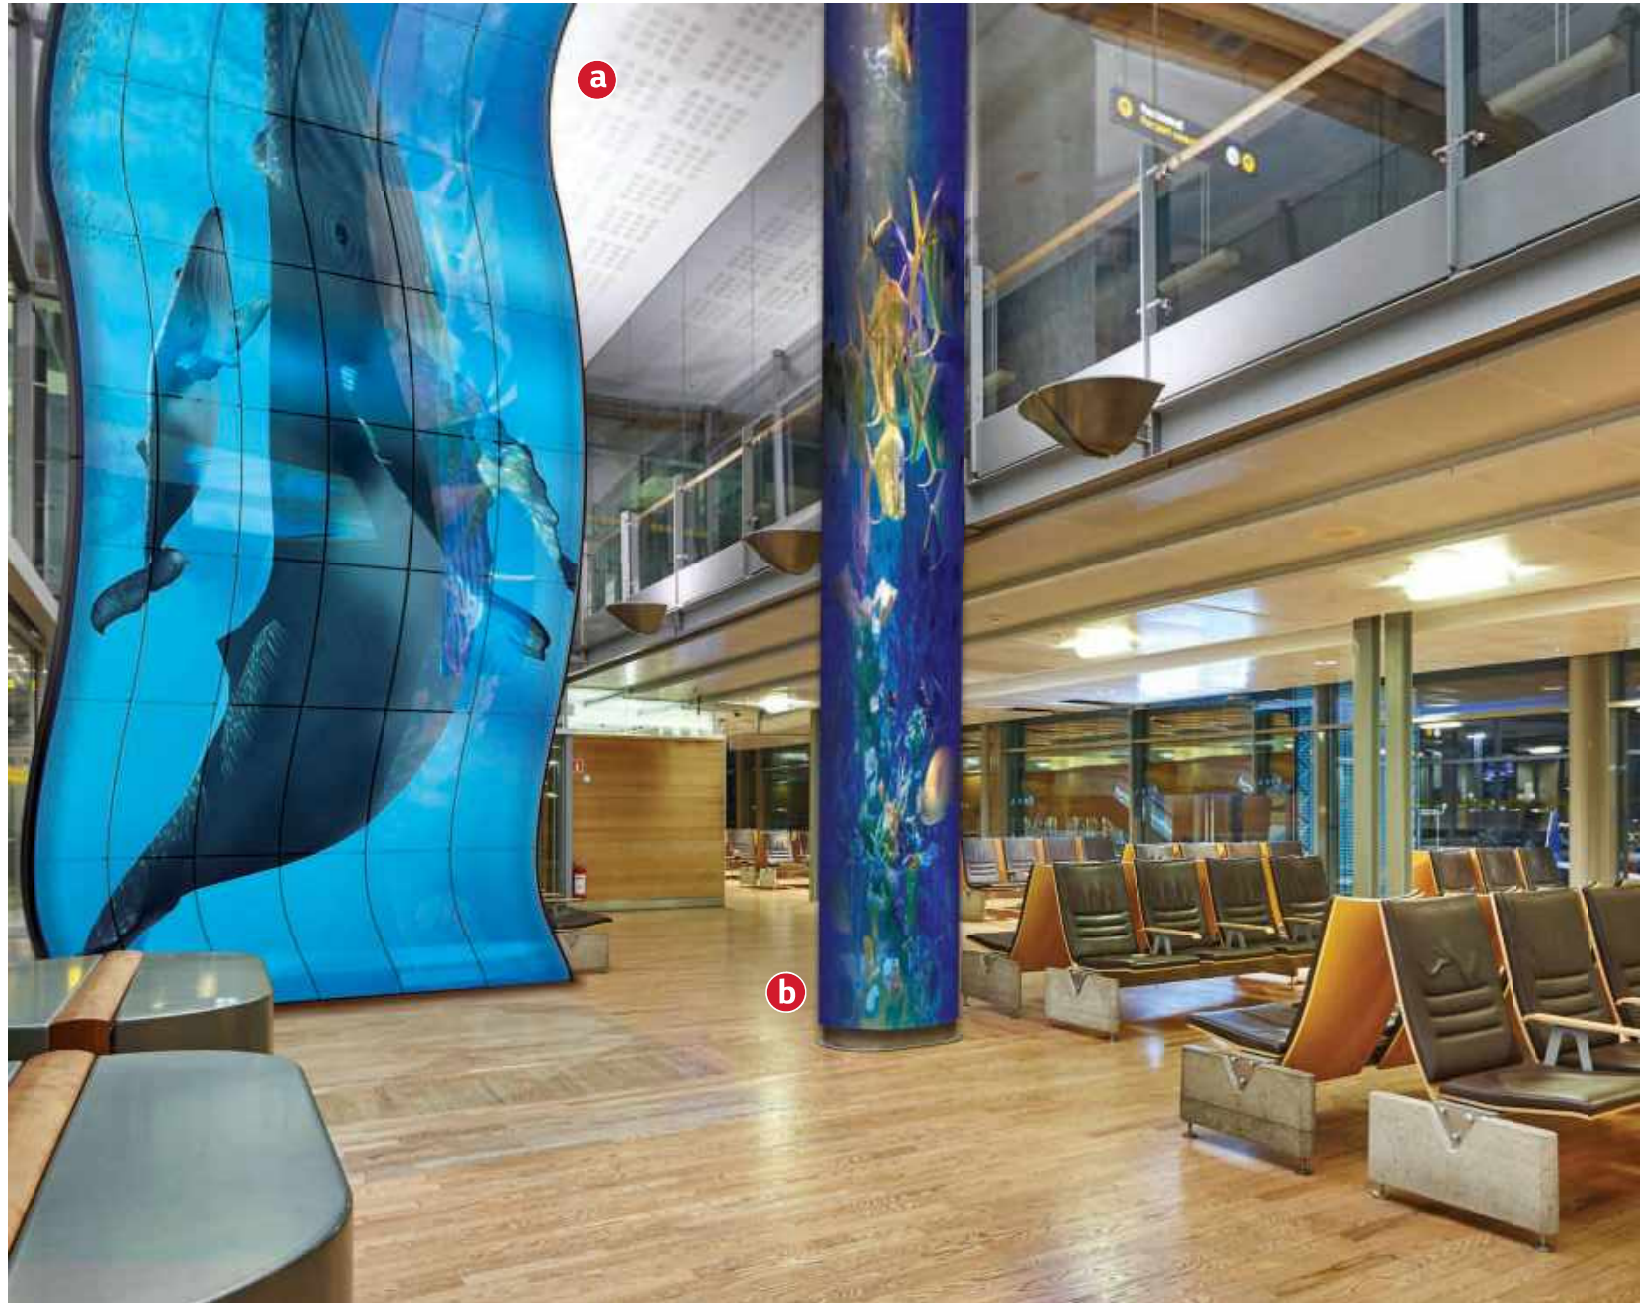

## LOOKBOOK *Cruise Lines*

- a** High Brightness Outdoor Display - 55XE4F
- 55" class
  - Resolution: 1920 x 1080 (FHD)
  - Brightness: 4000 nits (Typ)
  - Contrast Ratio: 1200:1
  - Visible with Polarized Sunglasses
  - IP56 Rated for Weather Resistance
  - IK10 Rated Tempered and Laminated Front Glass
  - Operation Temperature: -22°F to 122°F
  - Operation Humidity: 5% to 100%
  - Use in Direct Sunlight

## LOOKBOOK *Cruise Lines*

- a** **Open-Frame Curved LG OLED Displays - S5EF5C**
- 55" class
  - 1920 x 1080 FHD
  - Brightness 100|400 nits (APL100% | 25%) Average Picture Level
  - Bezel Width: 7.2 mm (T,B,L,R off-bezel)
  - Available in Arched, Curved, Concave and Convex by using an LG OLED Module | Signage Box and T-Con Box | Cables
  - Maximum Curvature in Portrait: 1,500R  
Radius: 1,500 mm Circumference: 9,420 mm
  - Maximum Curvature in Landscape: 2,000R  
Radius: 2,000 mm Circumference: 12,560 mm

## LOOKBOOK *Cruise Lines*

**a** Ultra-Stretch Display - 88BH7D

- 88" class
- IPS Panel Technology
- 32:9 Aspect Ratio
- 3840 x 1080 Resolution
- Stand-Alone
- Installation types:
  - Stand Alone
  - Tri-Sided
  - Quad-Sided
  - Video Wall
  - 360° Video Column
- Touch-Screen
- 4x Picture-in-Picture