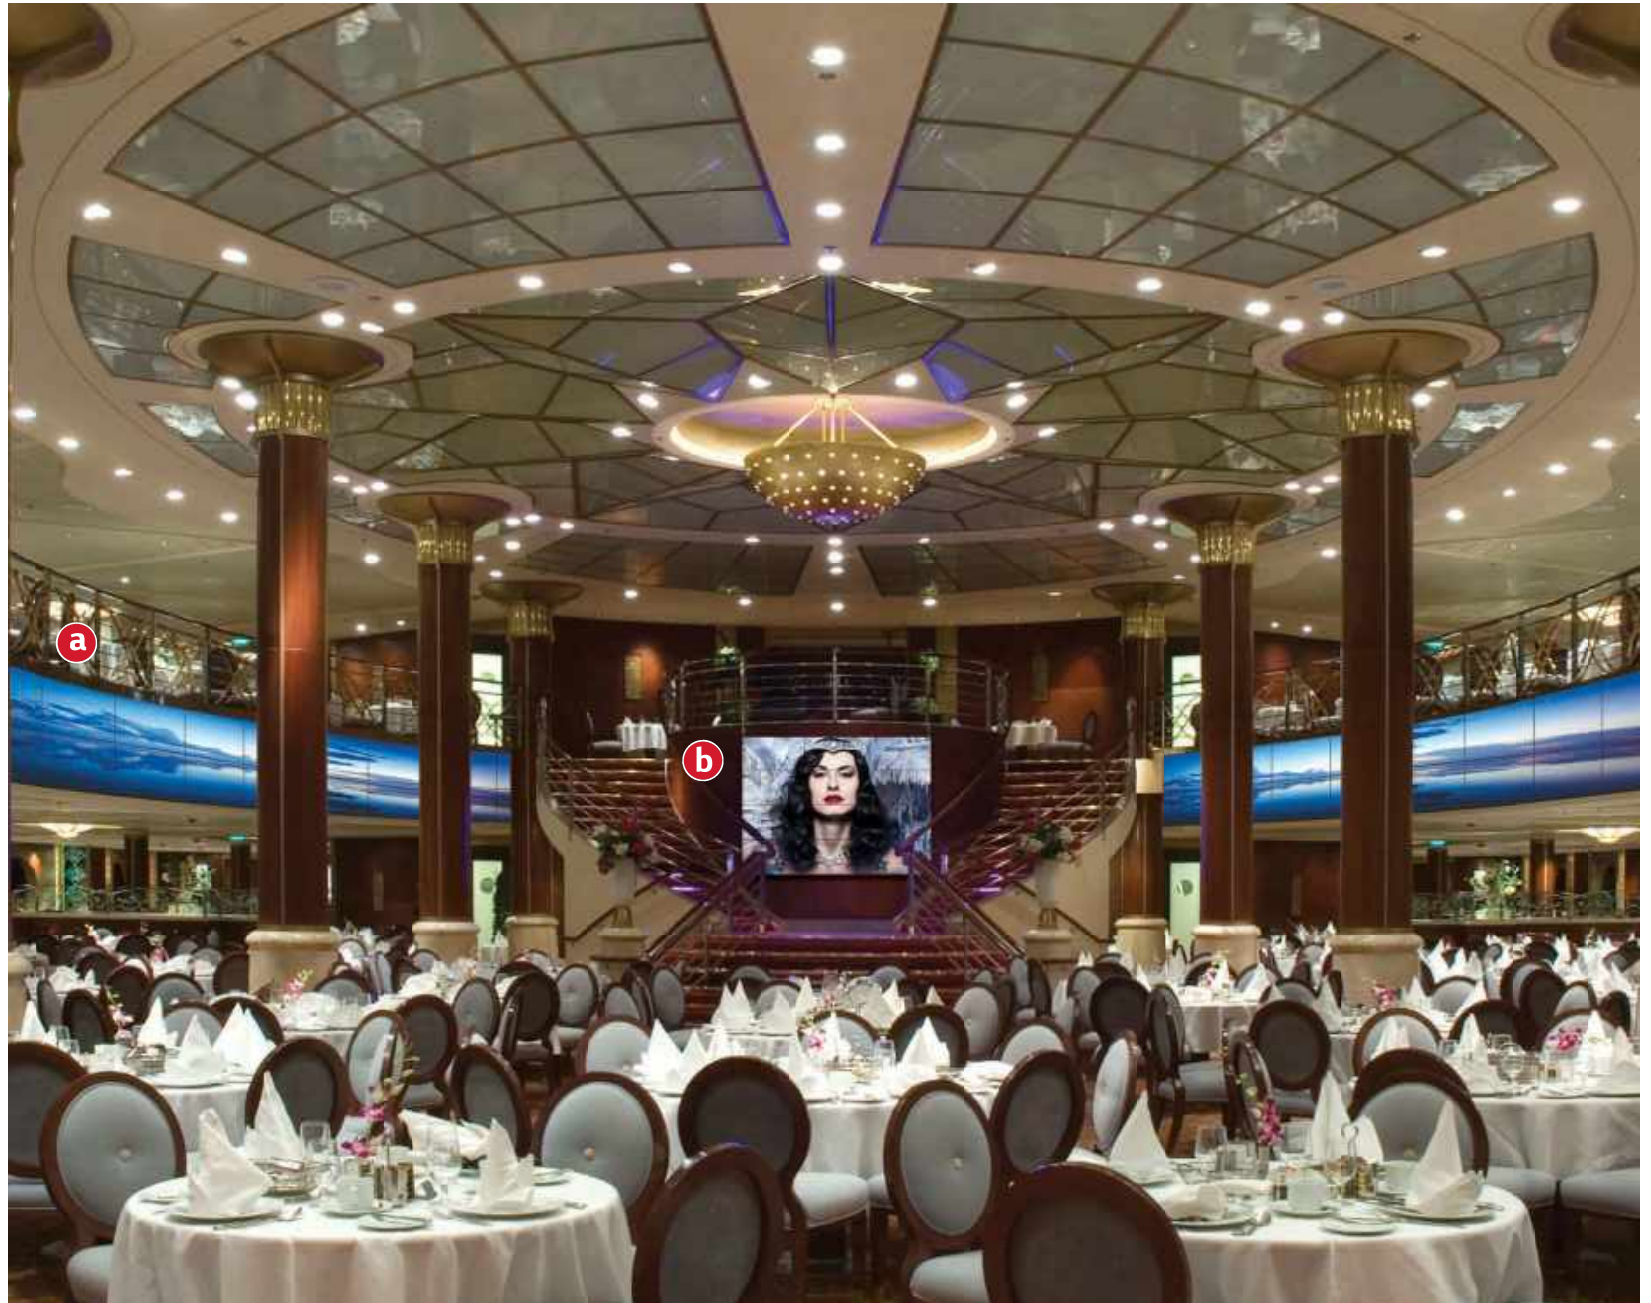

LOOKBOOK *Cruise Lines*

a Open-Frame Curved LG OLED Displays - 55EF5E

- 55" class
- Resolution: 1920 x 1080 (FHD)
- Brightness: 100/400 nits (APL100% / 25%) Average Picture Level
- Bezel Width: 7.2mm (T,B,L,R off-bezel)
- Available in Arched, Curved, Concave and Convex by using LG OLED Module / Signage Box and T-Con Box / Cables
- Maximum Curvature in Portrait: 1,500R
  Radius: 1,500 mm Circumference: 9,420 mm
- Maximum Curvature in Landscape: 2,000R
  Radius: 2,000 mm Circumference: 12,560 mm

b 0.44mm Ultra Narrow Bezel Video Wall - 55VH7E

- 55" class
- Resolution: 1920 x 1080 (FHD)
- Brightness: 700 nits
- Tile Mode up to 15 x 15 (Natural mode)
- IPS Panel Technology
- Bezel Width 0.44 mm (Even)
- Running Time: 24 Hours
- Portrait and Landscape Orientation