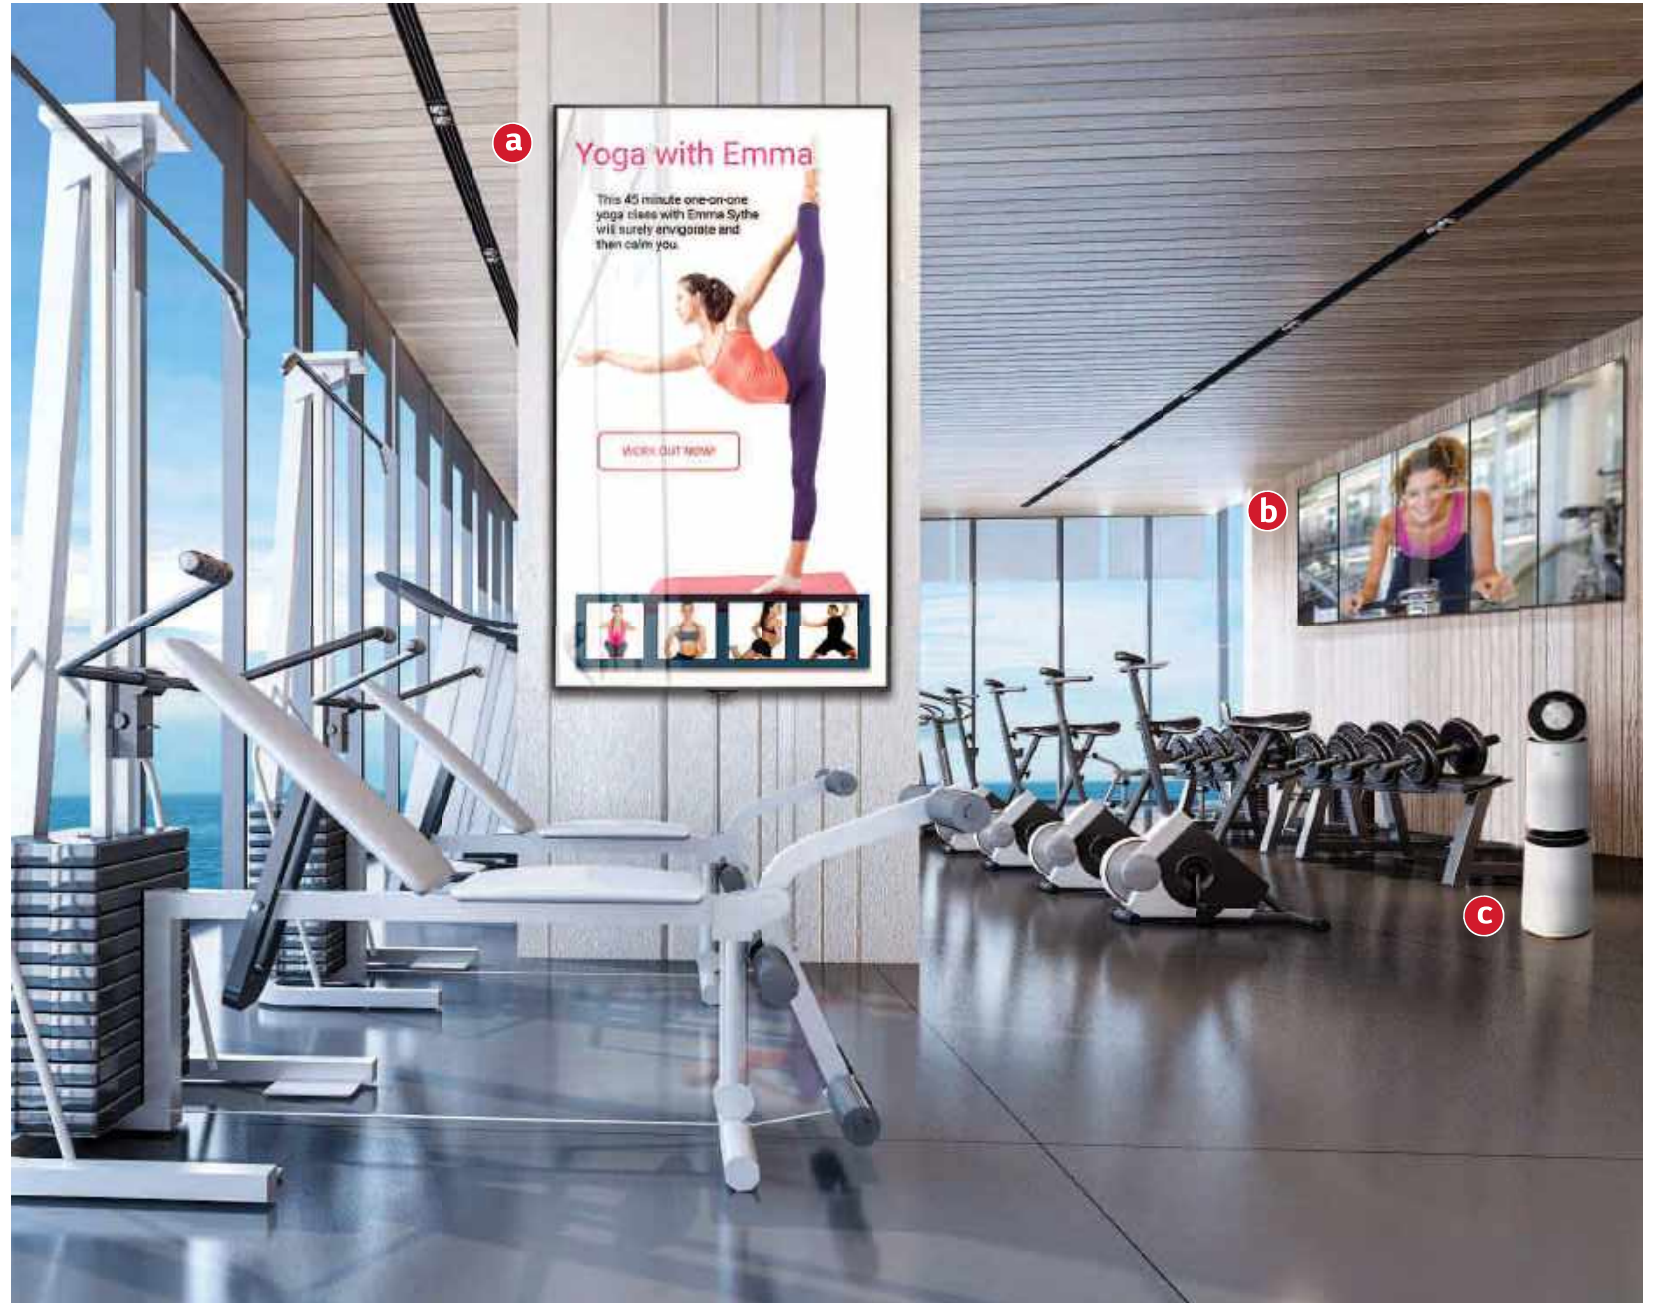

## LOOKBOOK *Cruise Lines*

- a** LG OLED Wallpaper Signage - 55EJ5E
- 55" class
  - Resolution: 1920 x 1080 FHD
  - Brightness 100/400 nits (APL100% | 25%) Average Picture Level
  - Bezel Width: 1.2 mm (T, B, L, R offset bezel)
  - Available in Ceiling and Wall Mount Installations
  - Hard Coating (2H), Anti-Reflective Treatment of the Front Polarizer (1.0% reflective typ)
  - Portrait and Landscape Orientation

## LOOKBOOK *Cruise Lines*

**a** Open-Frame LG Transparent OLED - 55EW5F

- 55" class
- Brightness (Typ.): 400 nits
- Bezel : 7.9 mm (T/B/L), 121.7 mm (B)
- Interface : HDMI/DP/USB (2)/ RS232C/ RJ45/ Audio/ IR
- IEC 61373 Standard Certified

## LOOKBOOK Cruise Lines

- a** **Ultra HD Premium Large Display - 98UH5E**
  - 98" class
  - IPS Panel Technology
  - Resolution: 3840 x 2160 (UHD)
  - Brightness: 500 nits (Typ)
  - Contrast Ratio 1300:1
  - Response Time 8ms (G to G BW) typ.
  - 24 Hours Operation
  - Landscape & Portrait Orientation
  
- b** **LG OLED Wallpaper Signage - 55EJ5E**
  - 55" class
  - OLED: Perfect Blacks, Amazing Colors and Infinite Contrast Ratio
  - Resolution: 1920 x 1080 FHD
  - Brightness : 400 nits (APL 25%)
  - Bezel: 1.2 mm (Off bezel)
  - Depth: 3.65 mm (Module)
  - Interface: HDMI, DP, RS232C, RJ45, IR In, USB 3.0, USB 2.0
  - Fitness on Demand™ Virtual Fitness Instruction
  
- c** **Air Purifier - AS560DWRO**
  - 360° Purification
  - Clean Booster
  - True HEPA Filtration System
  - PM 1.0 Sensor & Smart Indicator
  - SmartThinQ® Technology (with Google Assistant and Amazon Alexa compatibility)
  - LoDecibel™ Operation
  - Coverage: 512 sq. ft
  - CADR: 330/330/365 (Smoke/Dust/Pollen)
  - Noise 25db (When Used In Single and Dual Modes with Low Fan Speed)
  - Smart Indicator – Air Quality Indicator
  - PM (Particle matter) Indicator
  - Low Standby Power
  - Operating mode – Booster/Dual/Single/Smart
  - Filter Replacement Reminder