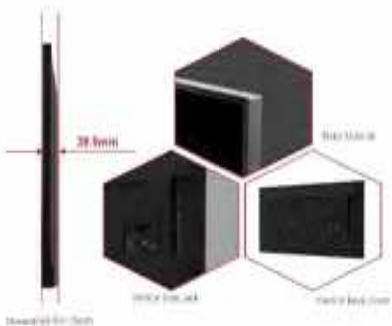

layout 2

LOOKBOOK

Cruise Lines

1. **a** Guest Stateroom Pro:Centric Smart-43UT782V
2. 43" class
   - Resolution: 3840 x 2160 (4K UHD)
   - Slim Depth 39.9mm (1.6")
   - Vertical Side Jack for Wall-Mount Installation
   - No Stand
   - 4K Upscaler
   - Dolby Vision High Dynamic Range (HDR) with HDR10 Compatibility
   - Pro:Centric Hotel Management Solution:
     - Customized UI Edit Tool
     - TV Remote Control and Management
     - Easy Customization: SDK (HTML 5, Java Flash)
   - Value Added Features:
     - webOS 4.5
     - Voice Recognition/IoT
     - Integrated ProIdiom/ProIdiom M
     - Enhanced Soft AP (Bridge Mode)
     - VLAN ID
     - Conformal Coating
     - AP Mode Ready
     - Smart Connectivity: Media Share, Bluetooth 3.0, LG Sound Sync

Guest Room Cruise TV_Product Profile