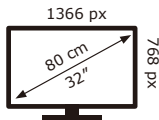

PHILIPS

32HFL4518/12

26 kWh/1000h

ABCD **E**FG

22 kWh/1000h

2019/2013