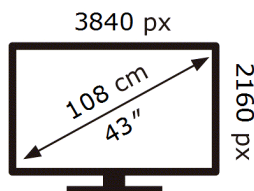

ENERG ⚡

Samsung

HG43Q60AAEE

54 kWh/1000h

ABCDEF **G**

101 kWh/1000h

2019/2013