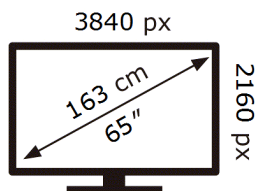

ENERG 

Samsung

HG65Q60AAEU

102 kWh/1000h

ABCDEF **G**

171 kWh/1000h

2019/2013