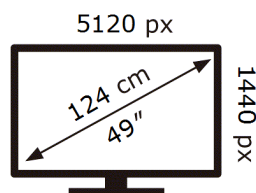

**ENERG** ⚡

Samsung

S49CG934SU

**75** kWh/1000h

ABCDEF **G**

**HDR**

**87** kWh/1000h

2019/2013