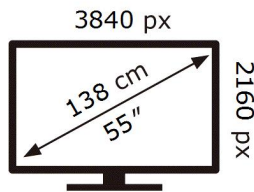

ENERG

SAMSUNG

HG55BU800EU

88 kWh/1000h

ABCDEF **G**

130 kWh/1000h

2019/2013