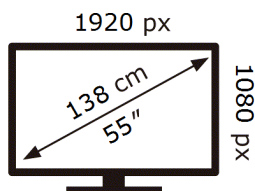

ENERG 

Samsung

VM55C-E

113 kWh/1000h

2019/2013