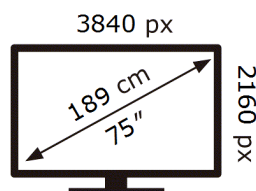

ENERG 

Samsung

BE75D-H

139 kWh/1000h

ABCDEF **G**

178 kWh/1000h

2019/2013