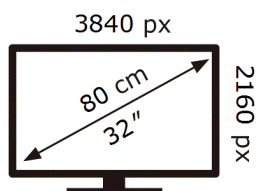

ENERG ⚡

Samsung

S32DM801UU

31 kWh/1000h

ABCDEF **G**

72 kWh/1000h

2019/2013