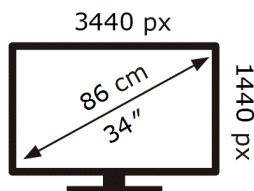

ENERG 

Samsung

S34C652UAA

32 kWh/1000h

ABCDEF **G**

HDR

52 kWh/1000h

2019/2013