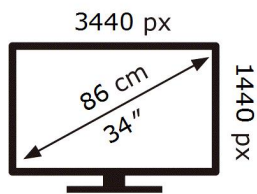

ENERG

SAMSUNG

S34C652VAU

32 kWh/1000h

ABCDEF **G**

HDR

51 kWh/1000h

2019/2013