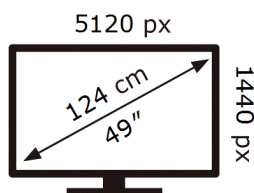

**ENERG**

Samsung

S49C950UAA

**44** kWh/1000h

ABCDEF **G**

**HDR**

**74** kWh/1000h

2019/2013