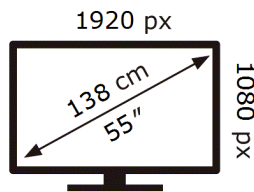

ENERG ⚡

Samsung

VH55C-R

155 kWh/1000h

2019/2013