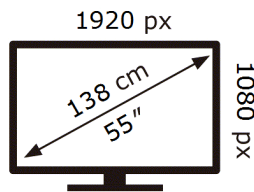

ENERG ⚡

Samsung

VM55B-U

165 kWh/1000h

2019/2013