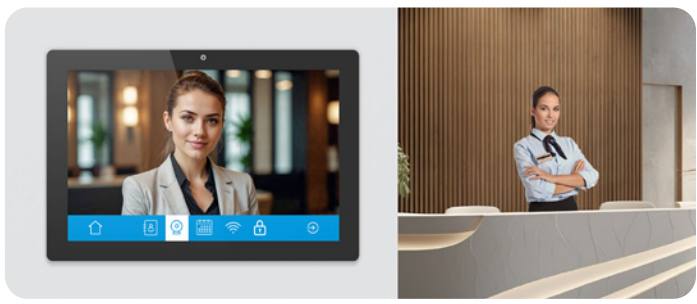

10" | 15.6" | 21.5"

TW23AS SERIES

- » PCAP
- » Google Mobile Services (GMS)

LANDSCAPE   PORTRAIT